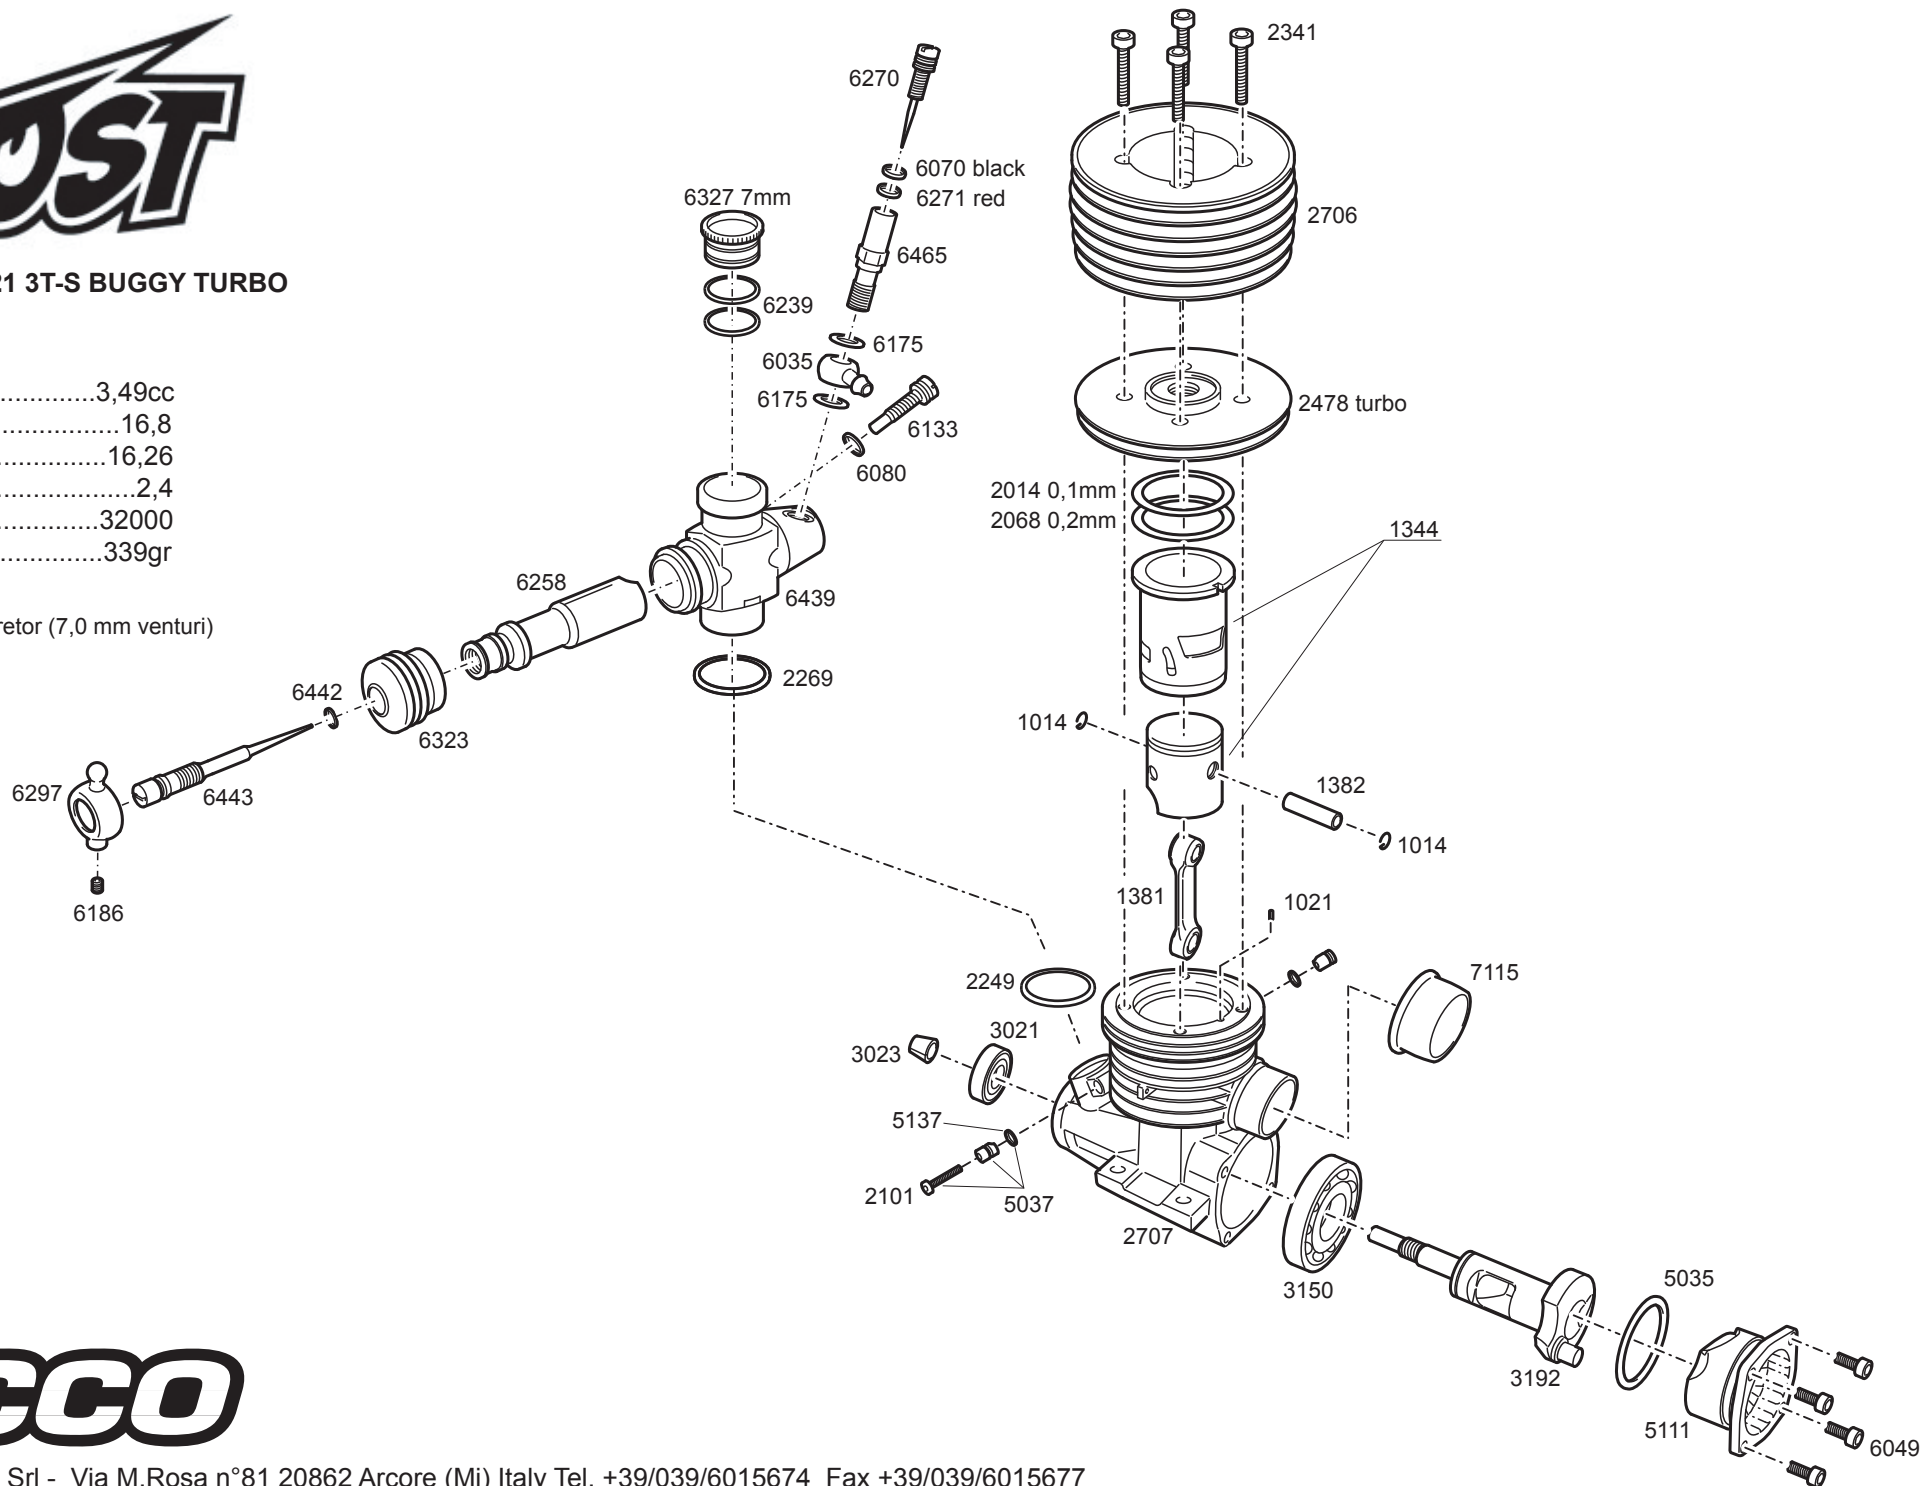

BOOST

PIC9500 BOOST .21 3T-S BUGGY TURBO

TECHNICAL DATA:

- Cubic capacity.....3,49cc
- Stroke.....16,8
- Bore.....16,26
- Hp.....2,4
- Rpm.....32000
- Weight.....339gr

- 6444 complete carburetor (7,0 mm venturi)

PICCO